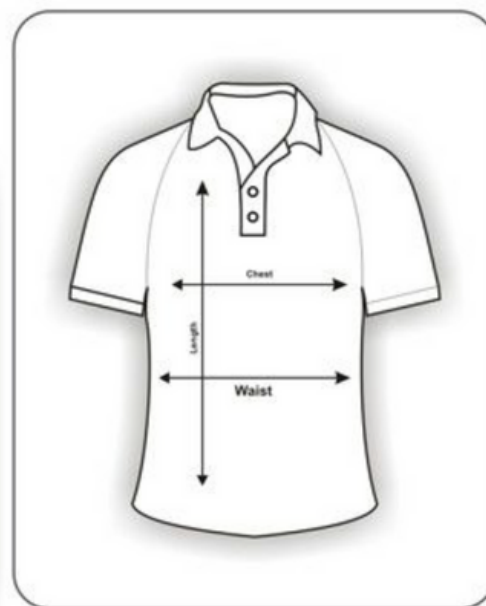

--> Ladies Polo

Size Chart

Children

	4	6	8	10	12	14	16
Chest (cm)	36	38	39	40	43	44	48
Waist (cm)	32	34	35	36	39	40	44
Length(cm)	48	50	54	58	62	65	67

Ladies

	S	M	L	XL	2XL	3XL	4XL	5XL
Chest (cm)	52	54	58	60	62	65	68	70
Waist (cm)	48	50	54	56	58	61	64	66
Length(cm)	70	72	74	76	78	80	82	84