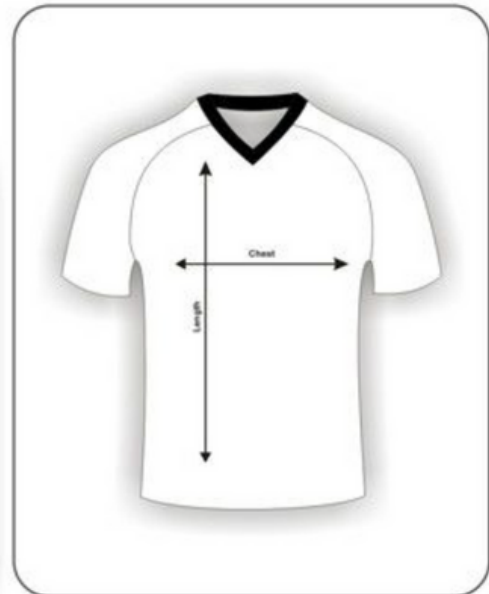

--> Soccer Shirt

Size Chart

Children

	4	6	8	10	12	14	16
Chest (cm)	36	38	39	40	43	44	48
Length (cm)	48	50	54	58	62	65	67

Mens

	S	M	L	XL	2XL	3XL	4XL	5XL
Chest (cm)	52	54	58	60	62	65	68	70
Length (cm)	70	72	74	76	78	80	82	84